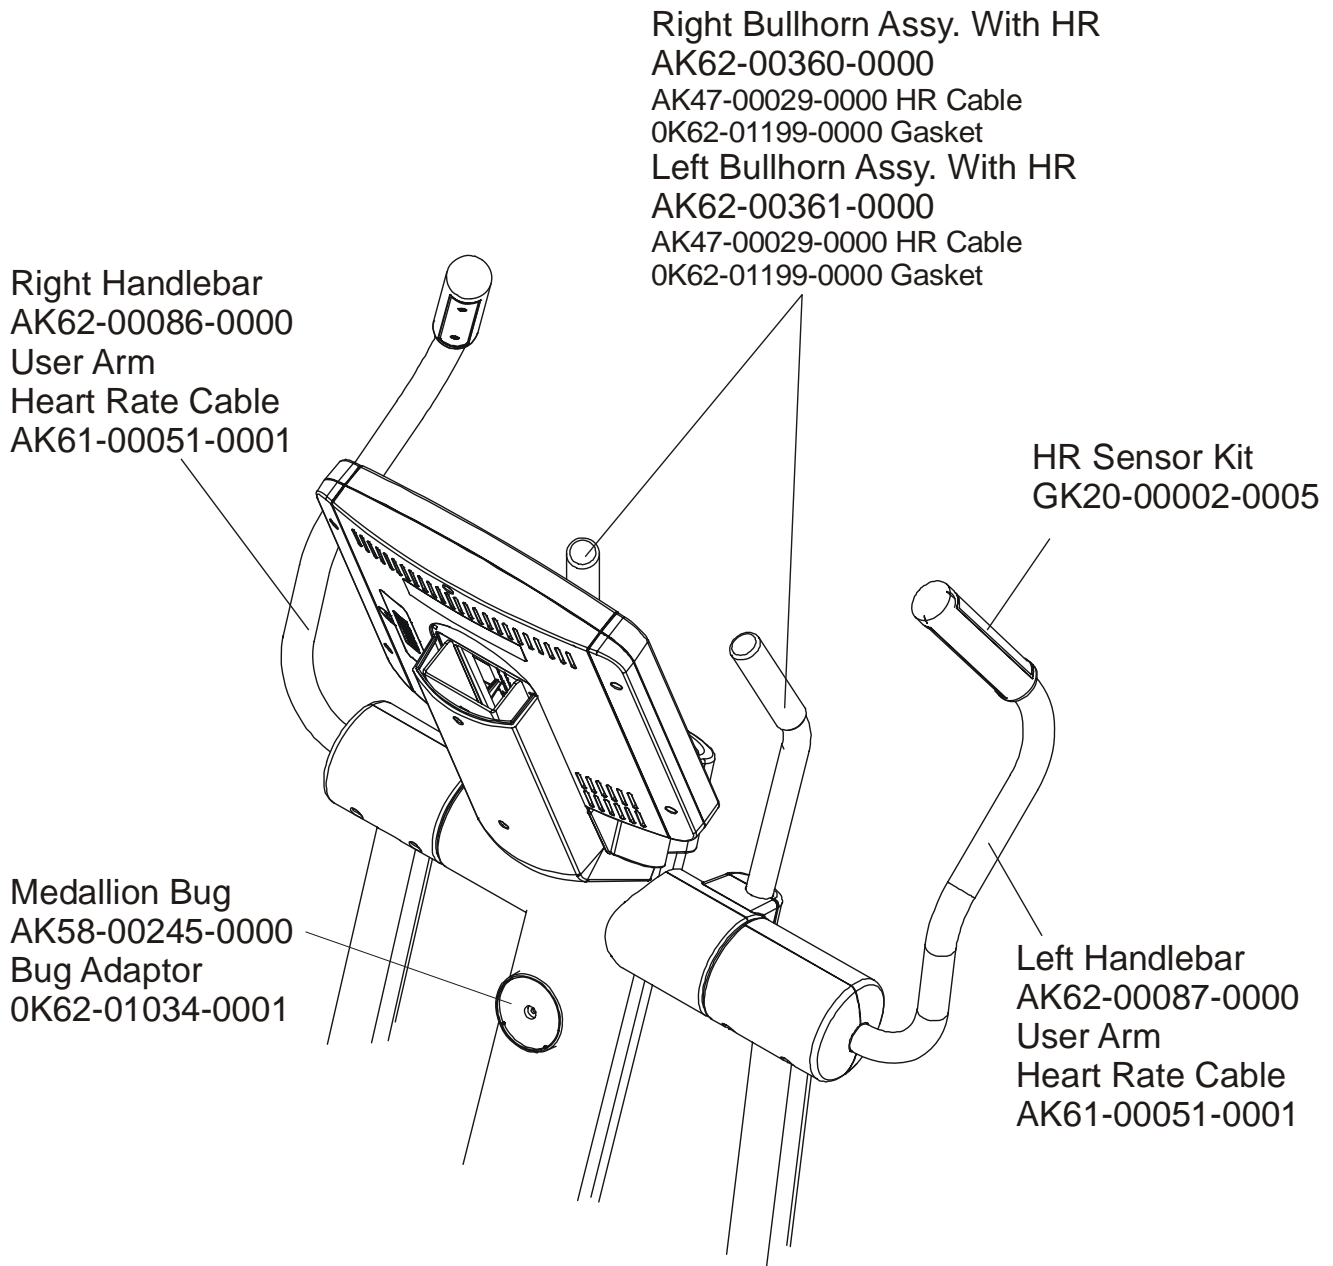

ARCTIC SILVER QUIET DRIVE 95XE

Handlebars and Bullhorns

95XE-0XXX-04

S/N ALPHA CODE XWE